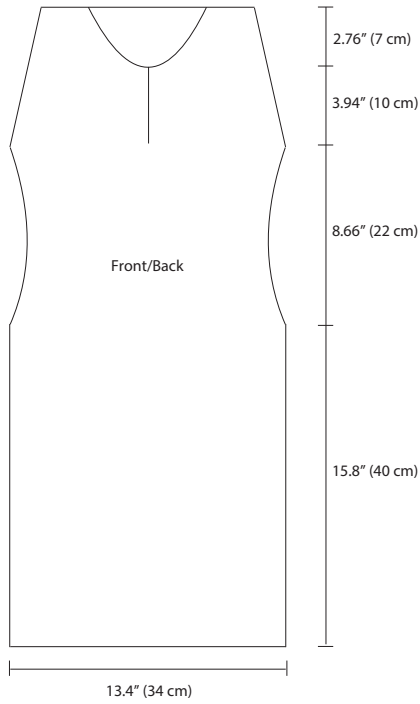

1.58" 2.36" 5.51" 2.36" 1.58"  
 (4 cm) (6 cm) (14 cm) (6 cm) (4 cm)

Pattern Stitch

Legend

- = ch
- + = sc
- ⌢ = fp
- ⌣ = fpsc
- ⌣ = dc
- ⌣ = dc3tog
- ▶ = start
- Repeat from \* to \*