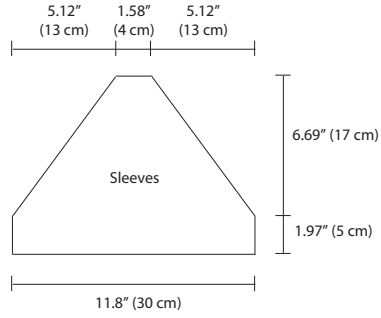

1.58" 2.36" 5.51" 2.36" 1.58"  
 (4 cm) (6 cm) (14 cm) (6 cm) (4 cm)

Pattern Stitch

Legend

- = ch
- + = sc
- ⌢ = fp
- ⌣ = fpsc
- ⌣ = dc
- ⌣ = dc3tog
- ▶ = start
- Repeat from \* to \*