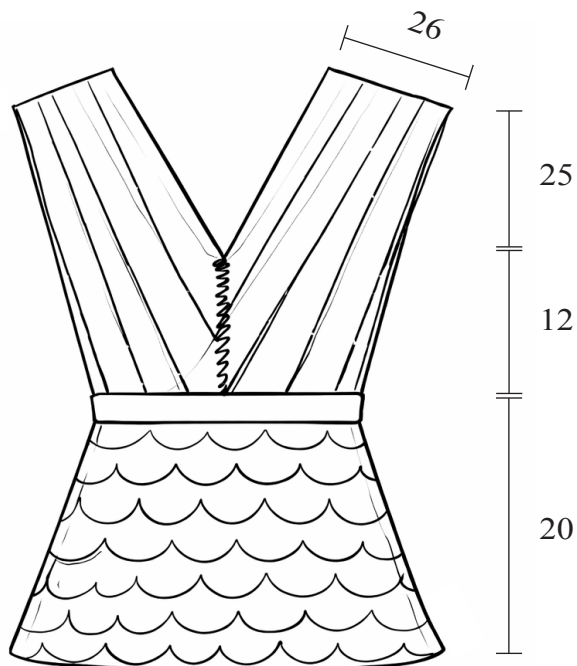

Shell Top

Measurement Diagram (cm)

Stitch Key:

- ch (chain)
- + sc (single crochet)
- ┆ dc (double crochet)
- ┆ tr (treble crochet)
- ▲ start