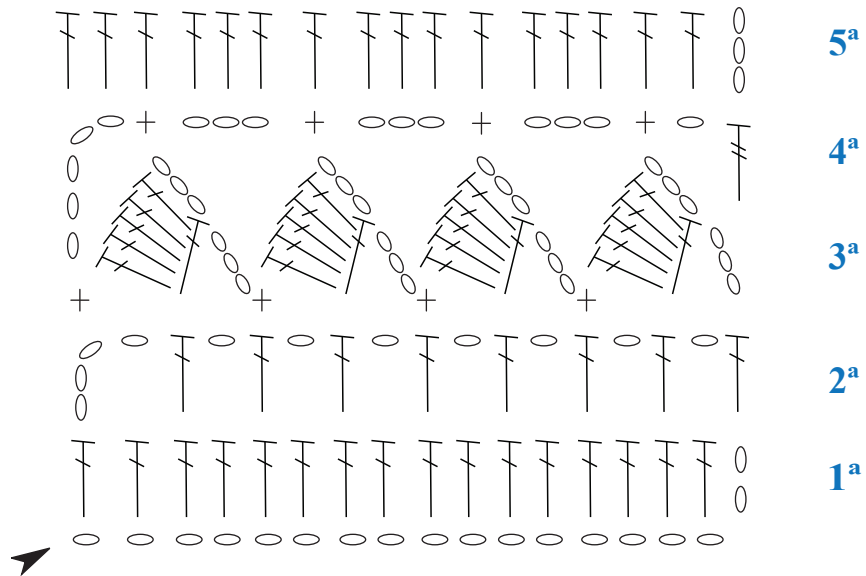

Shell Top

Measurement Diagram (cm)

Stitch Key:

- ch (chain)
- + sc (single crochet)
- ┆ dc (double crochet)
- ┆ tr (treble crochet)
- ▲ start