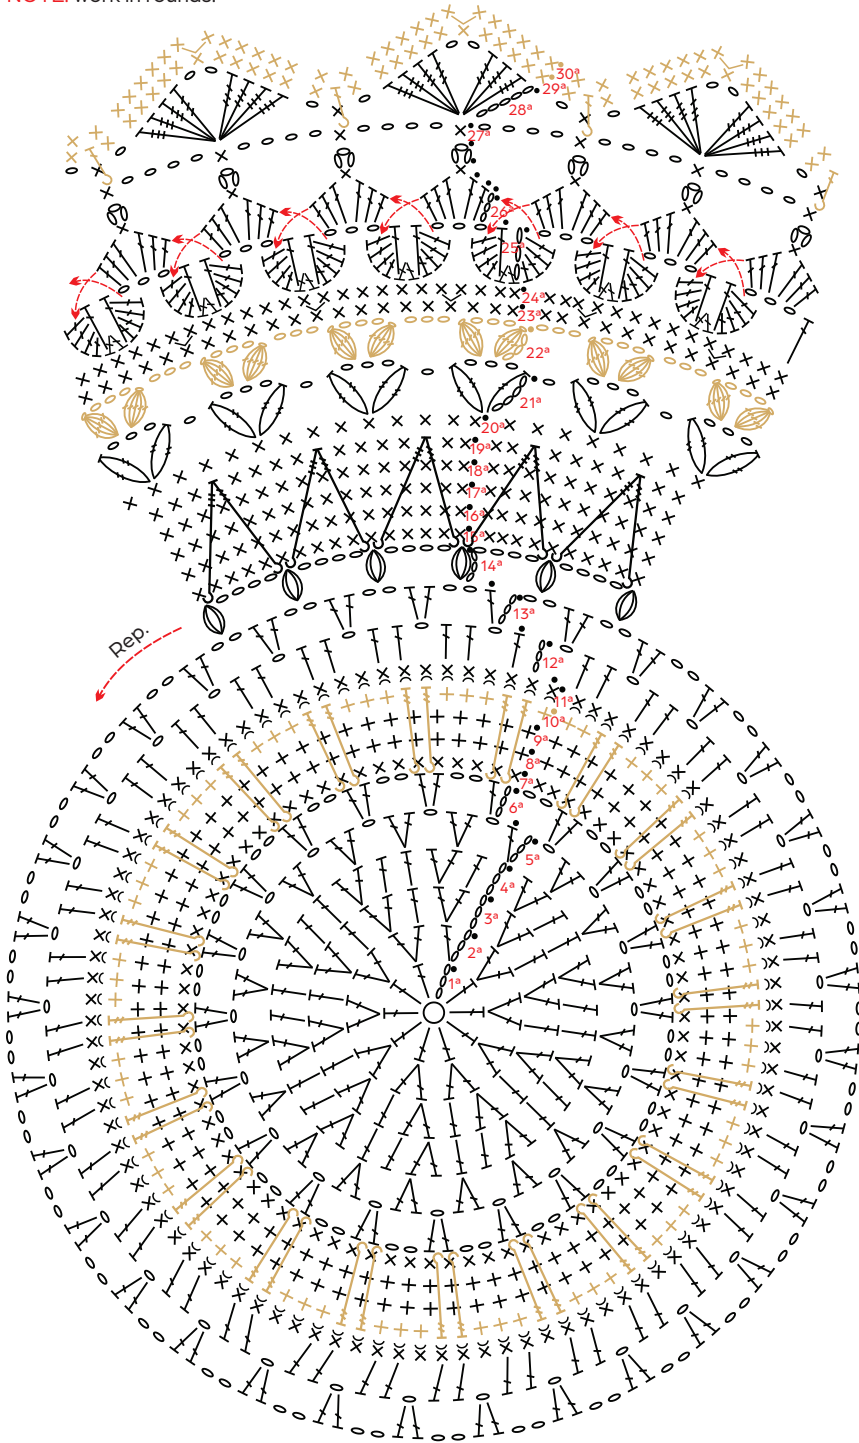

Diagram 1 – Placemat

NOTE: work in rounds.

Legend:

- Chain
- Slip Stitch
- × Single Crochet
- ×× 2 Single Crochets in the Same Base Stitch
- ┆ Double Crochet
- Magic Ring
- + Centered Single Crochet
- ⊕ Popcorn Stitch with 5 Double Crochets
- ⊖ Puff Stitch with 4 Yarn Overs
- ⊗ 2 Double Crochets Closed Together
- ⊗ Single Crochet Worked in Back Loop Only
- ┆ Treble Croche
- ┆ Front Post Double Crochet
- ┆ Front Post Treble Crochet
- ⊕ 2 Triple Crochets Closed Together, Front Post
- ⊖ Picot
- Duna – color: 7684 (Porcelain)
- Encanto Slim – color: 7122 (Liquid Gold)